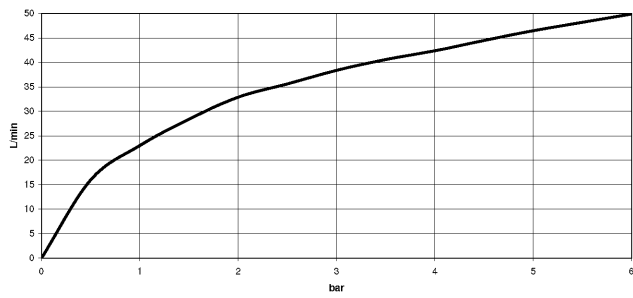

Angle valve - Dark Chrome

IMO

22 901 782

- rosette 60 x 60 mm
- hose covering 200mm, for shortening
- 1/2" connection
- WRAS 2205004

Fits: IMO, MEM, CL.1

	Dark Chrome	22 901 782-19
	Chrome	22 901 782-00
	Brushed Platinum	22 901 782-06
	Platinum	22 901 782-08
	Brushed Durabronze (23kt Gold)	22 901 782-28
	Matte Black	22 901 782-33
	Brushed Champagne (22kt Gold)	22 901 782-46
	Champagne (22kt Gold)	22 901 782-47
	Brushed Chrome	22 901 782-93
	Brushed Dark Platinum	22 901 782-99

22 901 782

mm [inches]

Flow rate chart

Certificates

WRAS_2205004.

22 901 782

Parts for other
finishes can be found
here: [Chrome](#)