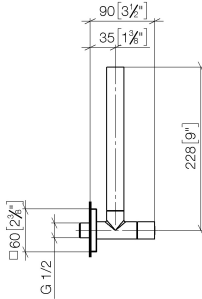

Angle valve - Dark Chrome

IMO

22 901 782

- rosette 60 x 60 mm
- hose covering 200mm, for shortening
- 1/2" connection
- WRAS 2205004

Fits: IMO, MEM, CL.1

	Dark Chrome	22 901 782-19
	Chrome	22 901 782-00
	Brushed Platinum	22 901 782-06
	Platinum	22 901 782-08
	Brushed Durabronze (23kt Gold)	22 901 782-28
	Matte Black	22 901 782-33
	Brushed Champagne (22kt Gold)	22 901 782-46
	Champagne (22kt Gold)	22 901 782-47
	Brushed Chrome	22 901 782-93
	Brushed Dark Platinum	22 901 782-99

22 901 782

mm [inches]

Flow rate chart

Certificates

WRAS_2205004.

22 901 782

Parts for other
finishes can be found
here: [Chrome](#)